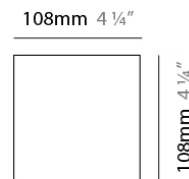

DAU SURFACE

D93197

PROJECT	
TYPE	
NOTES	
QUANTITY	
DATE	

GENERAL

Series: Dau
Brand: Milan
Division: Design
Mounting Type: Surface
Mounting Location: Wall
Subcategory: Up/Down Light

PHYSICAL

Shape: Rectangle
Length (mm): 80
Length (in): 3 1/8
Height (mm): 200
Height (in): 7 7/8
Extension (mm): 101
Extension (in): 4
Light Distribution: Direct / Indirect
Weight (kg): 4.5
Weight (lbs): 10
Fixture Finish: WHI
Fixture Material: Metal

ELECTRICAL

Lamp Type: LED
Total Output Wattage (W): 20
Max. Wattage Per Lamp (W): 10
Dimming: Electronic Low Voltage Dimming
Driver Type: 120V DIRECT LINE (operates without a driver)
Input Voltage (V): 120

LED

Number of LEDs: 2
Color Temperature (°K): 2700
Nominal Lumen (lm): 2 x 1010
CRI: >80 CRI

OPTICAL

Reflector°: 50

RATINGS AND CERTIFICATIONS

Certified By: CSA Certified to UL and CSA Standards
IP rating: IP44

J-Box cover plate
Included